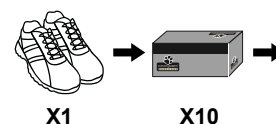

PACKAGING

10 PAIRS / CARTON

STANDARDS

CE EN ISO 20345:2011 S1P SRC

APPLICATION FIELDS

Service

Hand

Second work

Trar

For further information, please visit www.coverguard-footwear.com