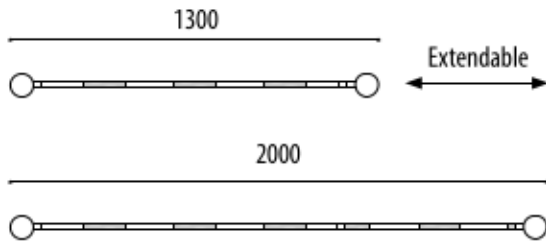

EXTENDABLE CONES BARS

CONEX

MEASURES:

Diameter: ø40mm.
Closed length: 1300 mm.
Open length: 2000 mm.

Extendable hook for Conex model cones that is easy to transport and store due to its reduced weight and dimensions.

Extendable tube from 1.3 meters (folded) to 2 meters (extended) in length, which allows the traffic cones to be linked to delimit spaces and prevent passage between the cones.

Ideal for temporary fencing.